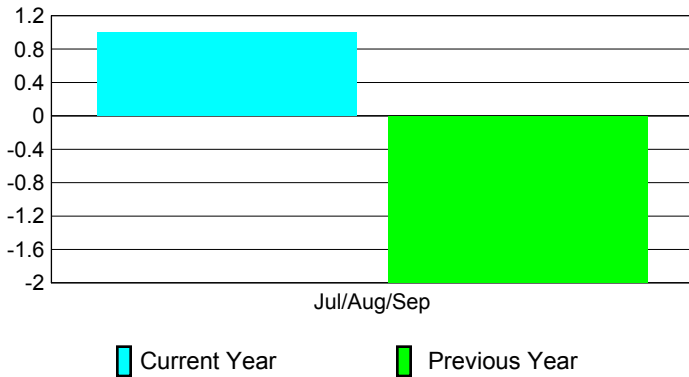

Club Results 2010-2011

Goal, New, Dropped, Gain/Loss

Comparison of Club Gain/Loss

Current Year Compared to the Previous Year

YTD Status Quo Clubs 2010-2011

Status Quo Clubs Compared to Status Quo Members

MEMBERSHIP