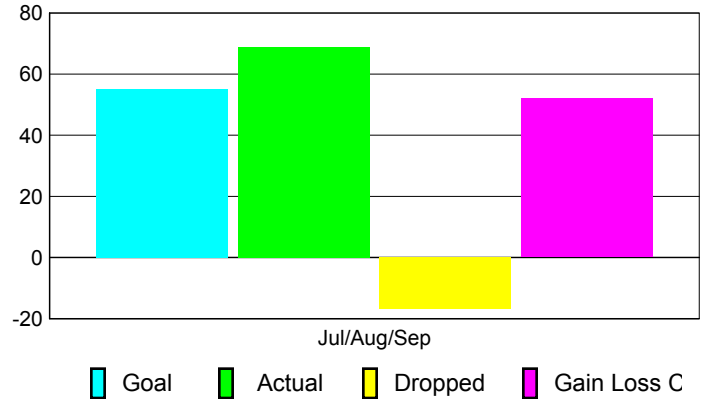

Membership Results 2010-2011

Goal, New, Dropped, Gain/Loss