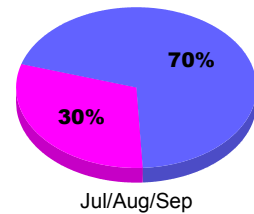

Membership Results
2010-2011

Membership
2009-2010

Month	Net Memb Goal	Actual New Memb	Actual Dropped Memb	Gain/Loss of Memb	Gain/Loss of Memb
Jul/Aug/Sep	55	69	-17	52	-27
Totals	55	69	-17	52	-27

Membership Results 2010-2011

Goal, New, Dropped, Gain/Loss

Comparison of Membership Gain/Loss

Current Year Compared to the Previous Year

Gender Comparison 2010-2011

■ Male ■ Female