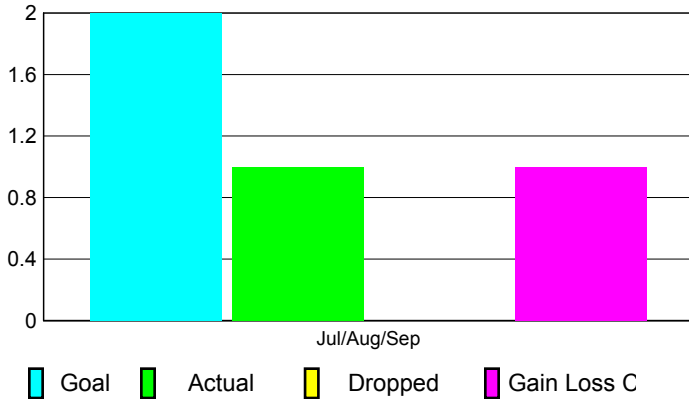

2010-2011 GMT Reports for District (or Undistricted) **District S 2**

GMT: **Mr. Pedro Mario Marrello**

Location: **BOLIVIA**

GMT CA: **3**

CLUBS

Club Results
2010-2011

Clubs
2009-2010

Month	New Club Goal	Actual New Clubs	Actual Dropped Clubs	Gain/Loss of Clubs	Gain/Loss of Clubs
Jul/Aug/Sep	2	1	0	1	-2
Totals	2	1	0	1	-2

Club Results 2010-2011

Goal, New, Dropped, Gain/Loss

Comparison of Club Gain/Loss

Current Year Compared to the Previous Year

YTD Status Quo Clubs 2010-2011

Status Quo Clubs Compared to Status Quo Members

MEMBERSHIP